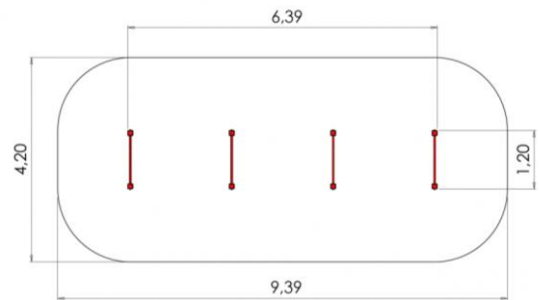

Kr. 8.990 – Fitness Motorik

TSV007 - Jumping track