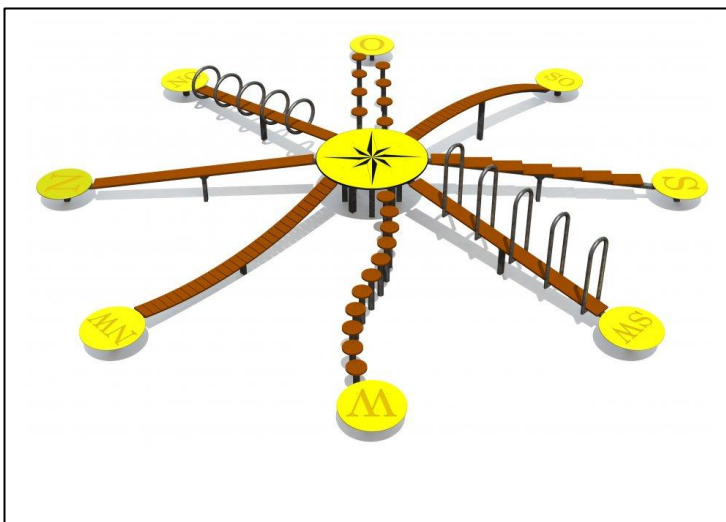

Kr. 8.990 – Fitness Motorik

TSV007 - Jumping track